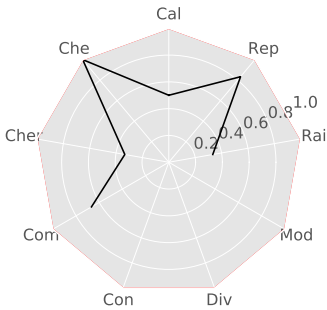

SAID Mohamadi

Nom	Calcul mental T1	DS1	DS2	DS3	Groupe
Mark	0	7.5	3.5	3	10
Bareme	4	22.0	10.0	11	20